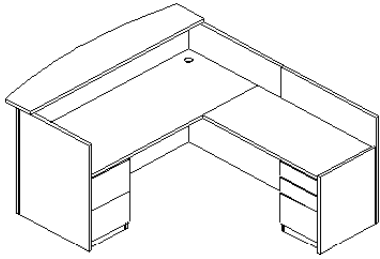

QUICKSHIP SERIES

Model #	depth	width	height	weight	List Price
R700* 3072				539	2,018

Reception station includes:

- 14" bow front countertop
- 30x72 work top with a 24x48 executive height return
- 42-1/2" perimeter walls
- 2 - Box/File peds attached w/ 16"D black particle board drawe
- 1-2" cord grommet

* Specify L for Left or R for Right Return

Notes: Melamine Surfaces Overall

- 3mm PVC taped edges on 1-1/8" material
- 1 piece front wall with horizontal wood grain
- Black bottom mount drawer slides on peds
- 3/4 extension drawer slides on box drawers
- Full extension drawer slides on file drawers

ROUND TABLE, X BASE

FQSD 420029	42		29-1/4	78	464

RECTANGULAR TABLE, SLAB BASE

FQSR 489629	48	96	29-1/4	298	763

RACETRACK TABLE, SLAB BASE

FQSB 367229	36	72	29-1/4	153	621
FQSB 429629	42	96	29-1/4	222	770

3mm PVC Edge on Top Only, Thin PVC Edge on Ends

* Shipped Assembled * * 7 Day Lead Time *

COLORS AVAILABLE: DANISH OAK, TRADITIONAL CHERRY, BLACK MATRIX, MAHOGANY, SOLAR OAK, PEARWOOD

OPTIONS:

Full Extension Slides on Box Drawers	14
Center Drawer-black plastic w/compartments 18dx21w (for units over 20" deep)	81
Locking Face	75
Sliding Keyboard Tray, matching laminate (11dx26w) - 7 lbs	170
Cord Grommet - 2-3/16" diameter, specify Left, Right or Center	41